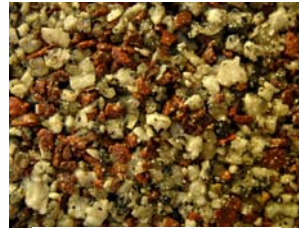

RESIN BOUND PAVING - SOME OF THE WIDE RANGE OF CHOICES AVAILABLE

DARK LEMON

CORNISH RED

AUTUMN GOLD

YELLOW GOLD

LIGHT BRONZE

BRONZE

SILVER GREY

CREAM

DESERT GOLD

LIGHT SILVER GREY

RED & SILVER

DARK TERRACOTTA

WHITE BLEND

JET BLACK

*more colourful options*